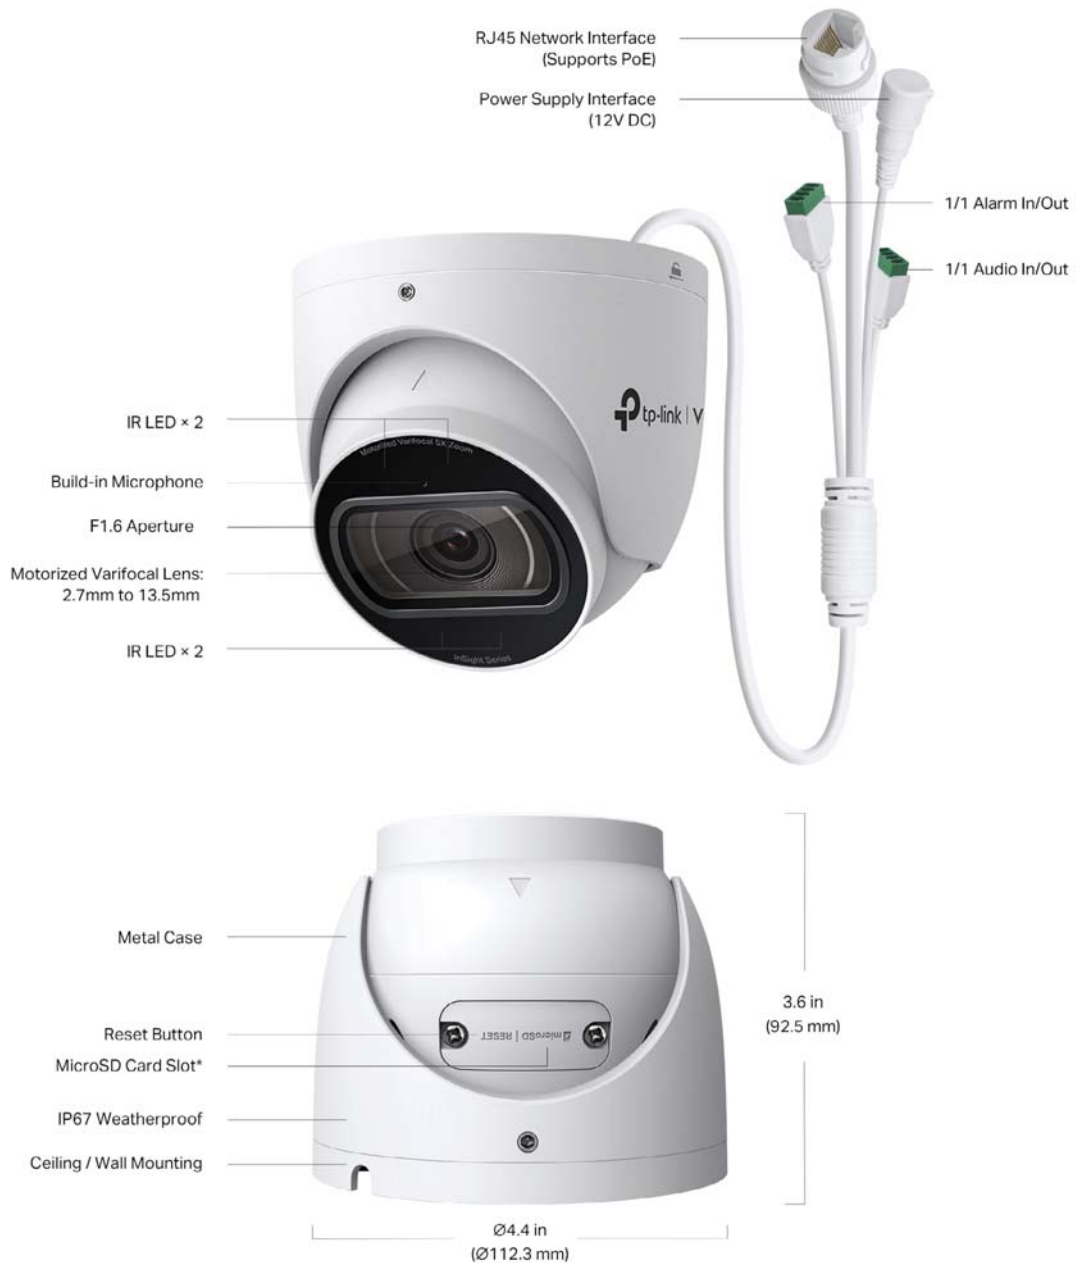

Build Features

*SD card is not included in the package.

**Micro SD card is not included in the package.

Specifications are subject to change without notice and can be found at www.tp-link.com.

©2024 TP-Link