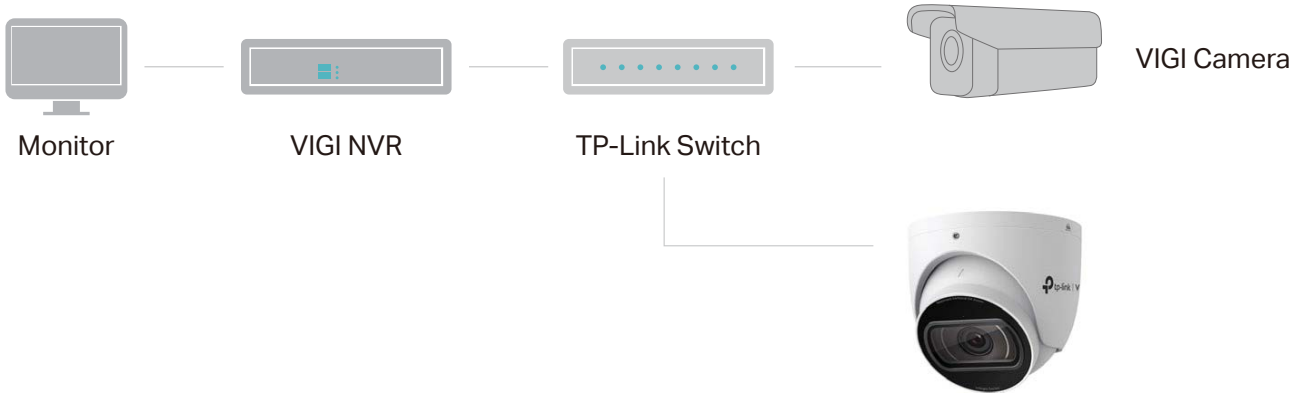

## // Smart Detection

Intrusion  
Detection

Line-Crossing  
Detection

Object Removal  
Detection

Object Abandoned  
Detection

Scene Change  
Detection

Region Entering  
Detection

Region Exiting  
Detection

Loitering  
Detection

Abnormal Sound  
Detection

## // VIGI Surveillance Solution

The VIGI professional surveillance system by TP-Link is dedicated to protecting the business that you've worked hard to build—whenever, wherever.

Outstanding functions, reliable quality guarantees, and simplified installation work together to ensure your business stays safe and sound.

## // Flexible Installation

Easily route your camera's cable into a dropped ceiling or avoid drilling by slotting it through the camera's side outlet.